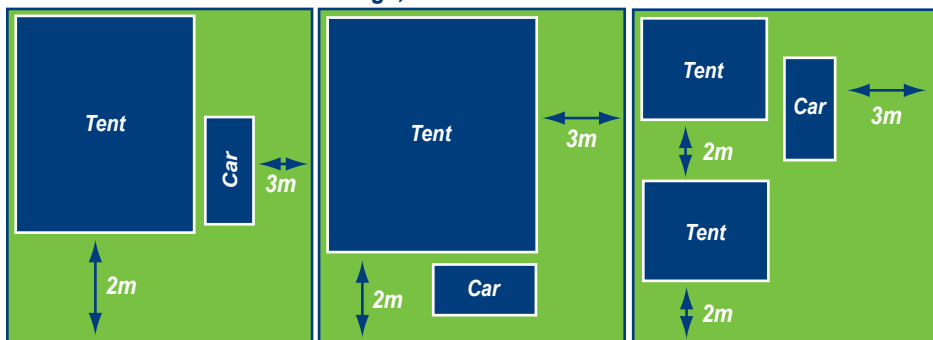

Pitching Instructions

For your own safety you **must** follow the pitching instructions as set out in the diagrams below.

The indicated distances (in metres) represent the minimum separation between adjacent units. The 3 metre space **must** be kept clear and unobstructed.

Touring

Hedge, Wall or Fire Break

Road

Camping

Hedge, Wall or Fire Break

Road

If you have any difficulties adhering to the minimum distances you **must** consult a site warden or report to reception **before** setting up.

In the interest of safety and compliance with the above separations, Porth Beach Tourist Park reserves the right to move any party to an alternative pitch. In the unlikely event that a party cannot be safely accommodated we reserve the right to cancel the booking.