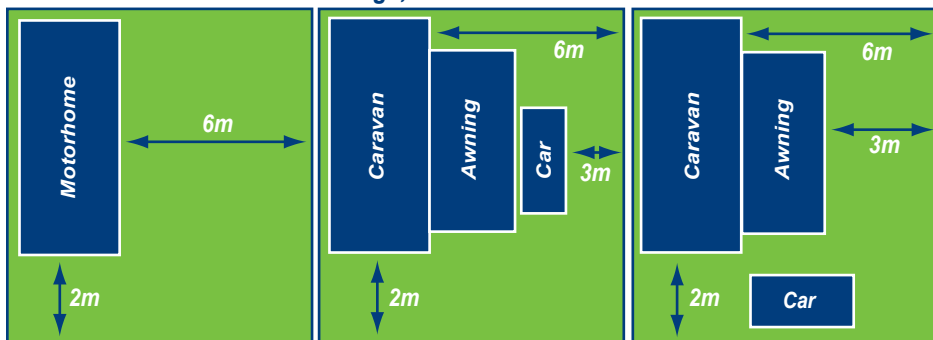

Pitching Instructions

For your own safety you **must** follow the pitching instructions as set out in the diagrams below.

The indicated distances (in metres) represent the minimum separation between adjacent units. The 3 metre space **must** be kept clear and unobstructed.

Touring

Hedge, Wall or Fire Break

Road

Camping

Hedge, Wall or Fire Break

Road

If you have any difficulties adhering to the minimum distances you **must** consult a site warden or report to reception **before** setting up.