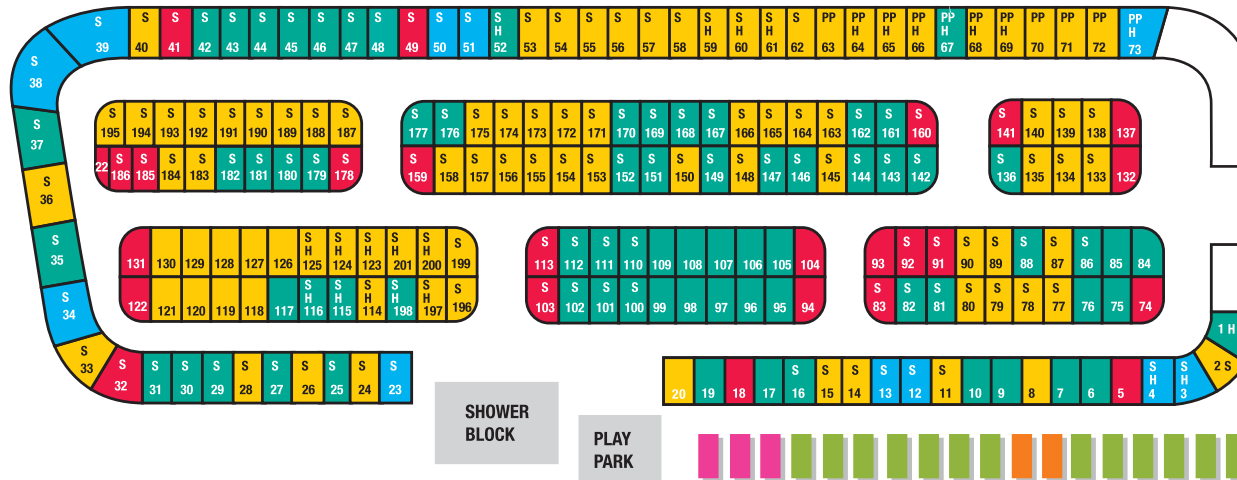

# Holiday Park Site Map

STATIC CARAVANS

CAR PARK

RECEPTION

CAR PARK

100m TO BEACH